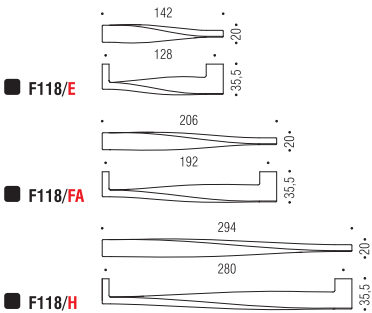

Materiale: Cromall®
Material: Cromall®

1. Finiture: Cromo
   Finishes: Chrome
2. Cromosat
   Satin chrome