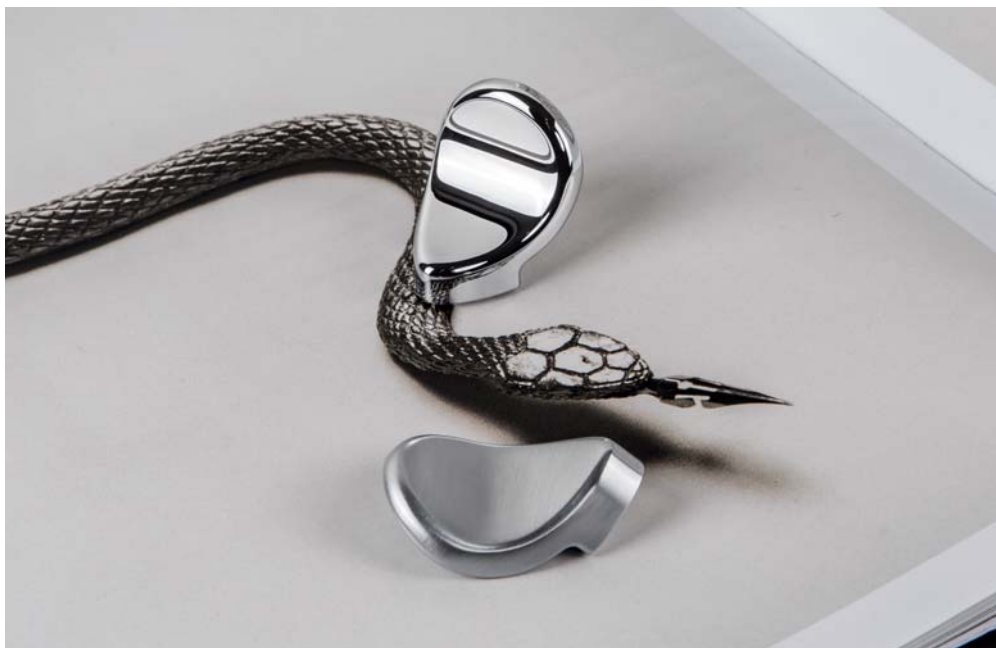

F539

Stefano Pasotti

PM

Materiale: Cromall®
Material: Cromall®

Finiture: Cromo
Finishes: Chrome

Cromosat
Satin chrome

■ F539