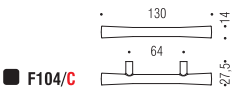

Finiture: Cromo
Finishes: Chrome

Cromosat
Satin chrome

F104

Bartoli Design

Materiale: Cromall®
Material: Cromall®

- Finiture: Cromo
Finishes: Chrome
- Cromosat
Satin chrome

Materiale: Cromall®
Material: Cromall®