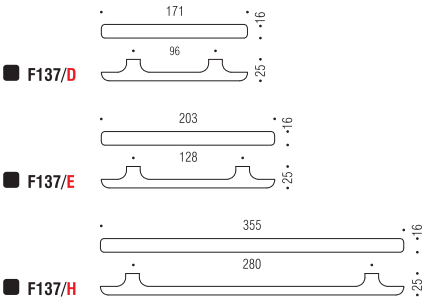

Materiale: Cromall®
Material: Cromall®

1. Finiture: Cromo
   Finishes: Chrome
2. Cromosat
   Satin chrome