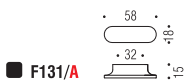

F131

Pio e Tito Toso lab

Materiale: Cromall®
Material: Cromall®

Finiture: Cromo
Finishes: Chrome

Cromosat
Satin chrome