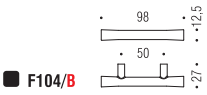

Finiture: Cromo
Finishes: Chrome

Cromosat
Satin chrome

F104

Bartoli Design

Materiale: Cromall®
Material: Cromall®

- Finiture: Cromo
Finishes: Chrome
- Cromosat
Satin chrome

Materiale: Cromall®
Material: Cromall®