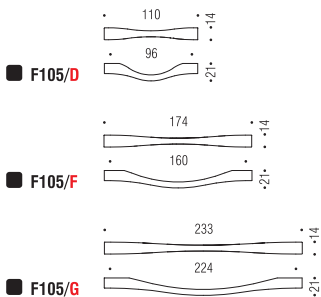

Materiale: Cromall®
Material: Cromall®

Finiture: Cromo
Finishes: Chrome

Cromosat
Satin chrome