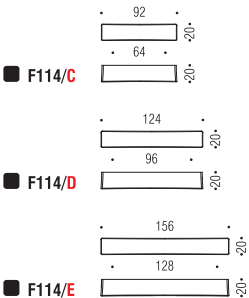

- Finiture: Cromo
Finishes: Chrome
- Cromosat
Satin chrome

F114

Bartoli Design

Material: Cromall®
Material: Cromall®

- Finiture: Cromo
Finishes: Chrome
 Cromosat
 Satin chrome

Materiale: Cromall®
Material: Cromall®