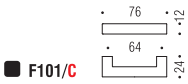

Finiture: Cromo
Finishes: Chrome
 Cromosat
 Satin chrome

F102

Bartoli Design

Materiale: Cromall®
Material: Cromall®

Finiture: Cromo
Finishes: Chrome

Cromosat
Satin chrome

Materiale: Cromall®
Material: Cromall®