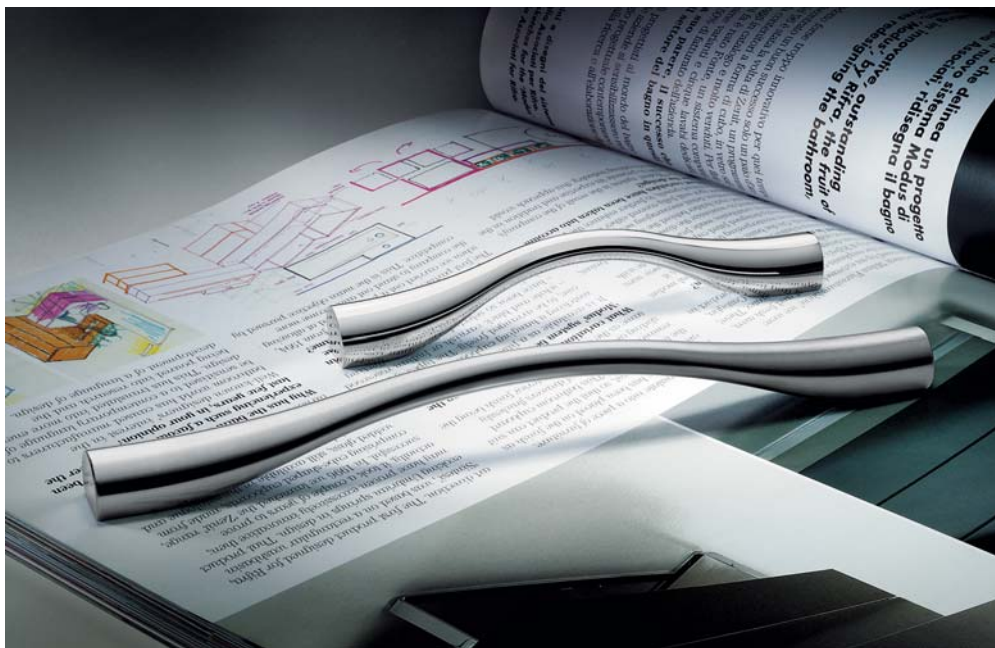

Finiture: Cromo
Finishes: Chrome

Cromosat
Satin chrome

F104

Bartoli Design

Materiale: Cromall®
Material: Cromall®

- Finiture: Cromo
Finishes: Chrome
- Cromosat
Satin chrome

Materiale: Cromall®
Material: Cromall®