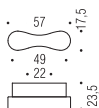

Materiale: Cromall®
Material: Cromall®

Finiture: Cromosat/Cromo
Finishes: Satin chrome/Chrome

■ F112