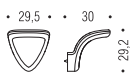

Materiale: Cromall®
Material: Cromall®

Finiture: Cromo
Finishes: Chrome

Cromosat
Satin chrome

■ F539