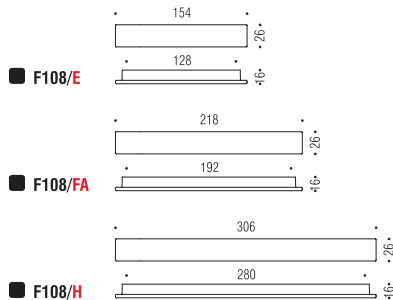

Materiale: Cromall®
Material: Cromall®

1. Finiture: Cromo
   Finishes: Chrome
2. Cromosat
   Satin chrome