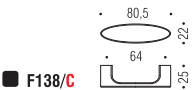

Materiale: Cromall®
 Material: Cromall®

- Finiture: Cromo
 Finishes: Chrome
- Cromosat
 Satin chrome

Materiale: Cromall®
Material: Cromall®

Finiture: Cromo
Finishes: Chrome

Cromosat
Satin chrome

...plate into a piece of furniture.
...has been placed on the finish as
...nt, so that the product can suit
... This bathroom cupboard
...est of drawers flawlessly
... the interior finish bein
...ish.