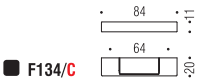

Finiture: Cromo
Finishes: Chrome

Cromosat
Satin chrome

F134

Messineo e Settimelli

Materiale: Cromall®
Material: Cromall®

- Finiture: Cromo
Finishes: Chrome
- Cromosat
Satin chrome

Materiale: Cromall®
Material: Cromall®