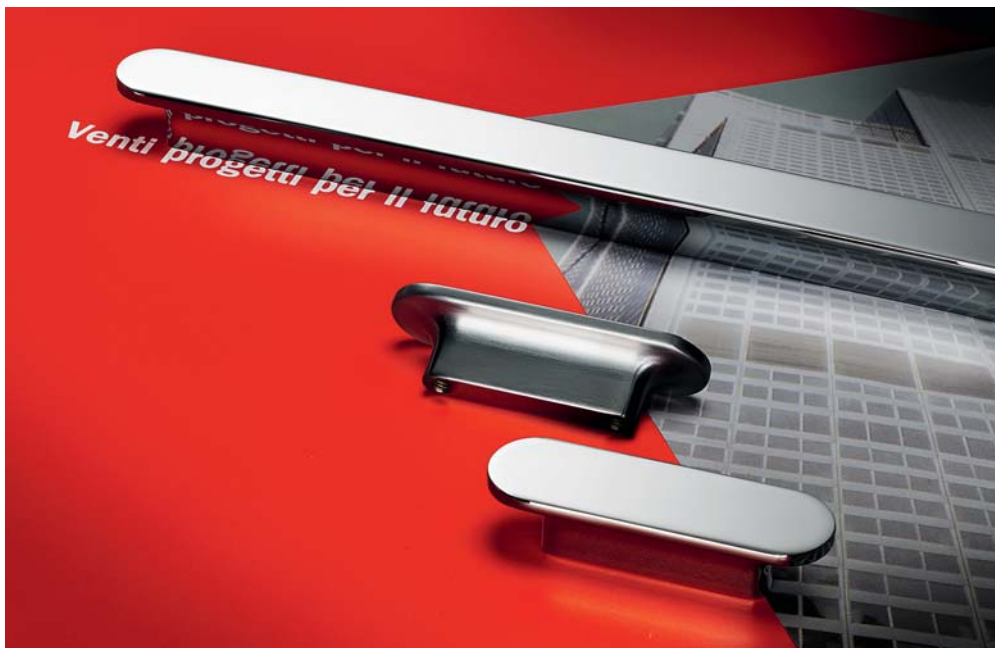

F131

Pio e Tito Toso lab

Materiale: Cromall®
Material: Cromall®

Finiture: Cromo
Finishes: Chrome

Cromosat
Satin chrome