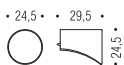

Materiale: Cromall®
Material: Cromall®

Finiture: Cromo
Finishes: Chrome

Cromosat
Satin chrome

F538