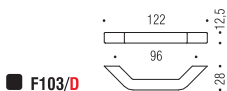

Materiale: Cromall®
Material: Cromall®

Finiture: Cromo
Finishes: Chrome

Cromosat
Satin chrome