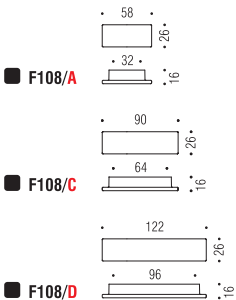

Materiale: Cromall®
Material: Cromall®

1. Finiture: Cromo
   Finishes: Chrome
2. Cromosat
   Satin chrome