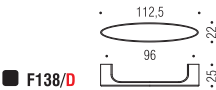

Materiale: Cromall®
 Material: Cromall®

- Finiture: Cromo
 Finishes: Chrome
- Cromosat
 Satin chrome

Materiale: Cromall®
Material: Cromall®

Finiture: Cromo
Finishes: Chrome

Cromosat
Satin chrome

...plate into a piece of furniture.
...has been placed on the finish as
...nt, so that the product can suit
... This bathroom cupboard
...est of drawers flawlessly
... the interior finish bein
...ish.