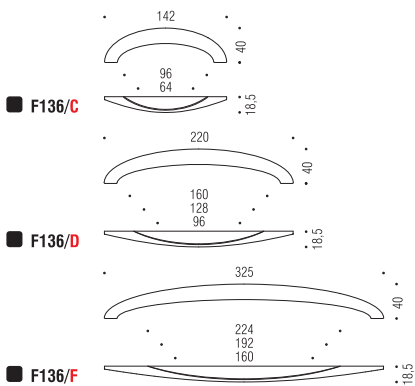

- Finiture: Cromo
 Finishes: Chrome
 Cromosat
 Satin chrome

F136

Ciani Billi Design

Materiale: Cromall®
Material: Cromall®

Finiture: Cromo
Finishes: Chrome

Cromosat
Satin chrome

Interesse modificabile in fase di installazione nelle misure indicate
End user may modify centre as per the indicated sizes