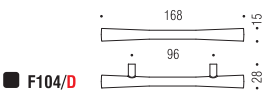

Finiture: Cromo
Finishes: Chrome

Cromosat
Satin chrome

F104

Bartoli Design

Materiale: Cromall®
Material: Cromall®

- Finiture: Cromo
Finishes: Chrome
- Cromosat
Satin chrome

Materiale: Cromall®
Material: Cromall®