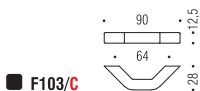

Materiale: Cromall®
Material: Cromall®

Finiture: Cromo
Finishes: Chrome

Cromosat
Satin chrome