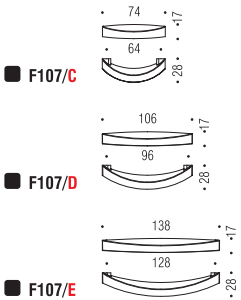

Finiture: Cromo
Finishes: Chrome

Cromosat
Satin chrome

F107

Bartoli Design

Materiale: Cromall®
Material: Cromall®

- Finiture: Cromo
Finishes: Chrome
- Cromosat
 Satin chrome

Materiale: Cromall®
Material: Cromall®