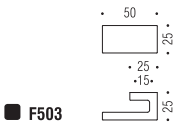

F503

Bartoli Design

Materiale: Cromall®
Material: Cromall®

1. Finiture: ☐ Cromo
   Finishes: ☐ Chrome
   ☐ Cromosat
   ☐ Satin chrome