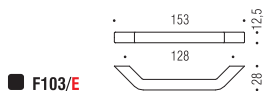

Materiale: Cromall®
Material: Cromall®

Finiture: Cromo
Finishes: Chrome

Cromosat
Satin chrome