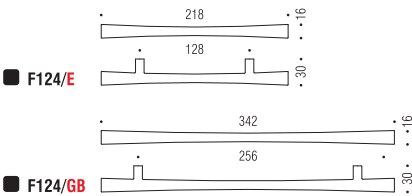

Materiale: Cromall®
Material: Cromall®

1. Finiture: Cromo
   Finishes: Chrome
2. Cromosat
   Satin chrome