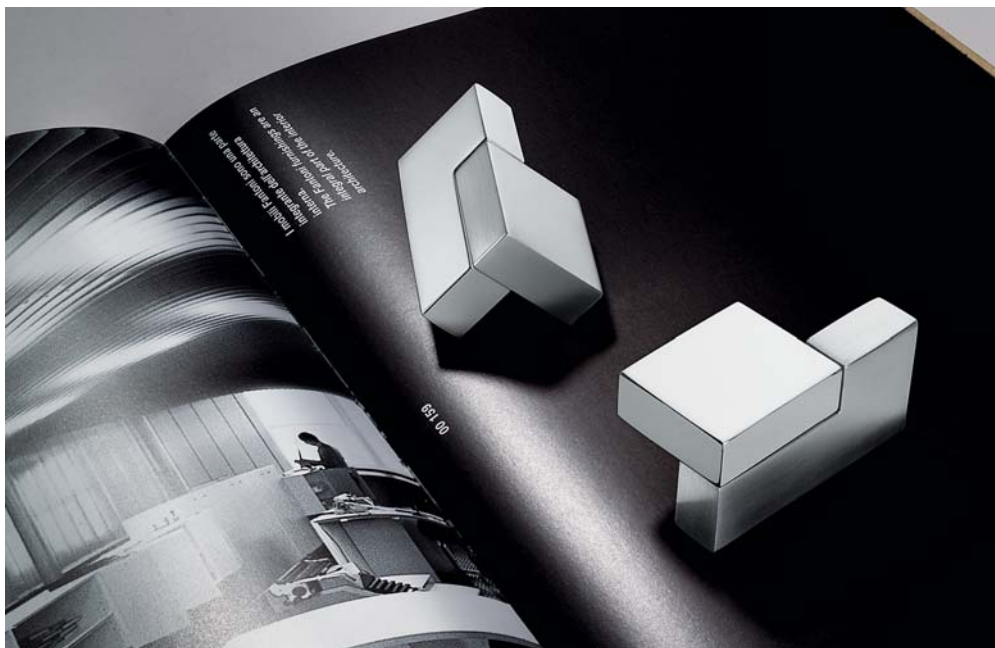

F501 DX . F501 SX

Bartoli Design

Materiale: Cromall®
Material: Cromall®

Finiture: Cromosat/Cromo
Finishes: Satin chrome/Chrome