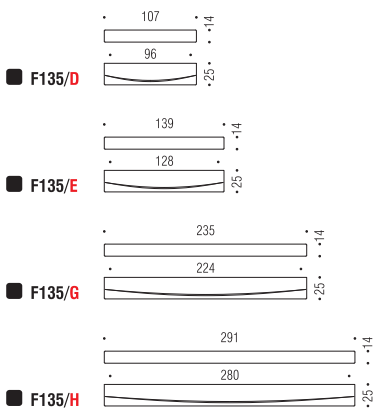

Materiale: Cromall®
Material: Cromall®

1. Finiture: ☐ Cromo
   Finishes: ☐ Chrome
   ☐ Cromosat
   ☐ Satin chrome