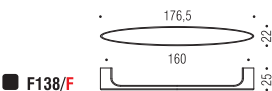

Materiale: Cromall®
 Material: Cromall®

- Finiture: Cromo
 Finishes: Chrome
- Cromosat
 Satin chrome

Materiale: Cromall®
Material: Cromall®

Finiture: Cromo
Finishes: Chrome

Cromosat
Satin chrome

...plate into a piece of furniture.
...has been placed on the finish as
...nt, so that the product can suit
... This bathroom cupboard
...est of drawers flawlessly
... the interior finish bein
...ish.