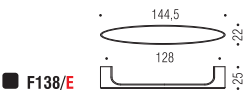

Materiale: Cromall®
 Material: Cromall®

- Finiture: Cromo
 Finishes: Chrome
- Cromosat
 Satin chrome

Materiale: Cromall®
Material: Cromall®

Finiture: Cromo
Finishes: Chrome

Cromosat
Satin chrome

...plate into a piece of furniture.
...has been placed on the finish as
...nt, so that the product can suit
... This bathroom cupboard
...est of drawers flawlessly
... the interior finish bein
...ish.